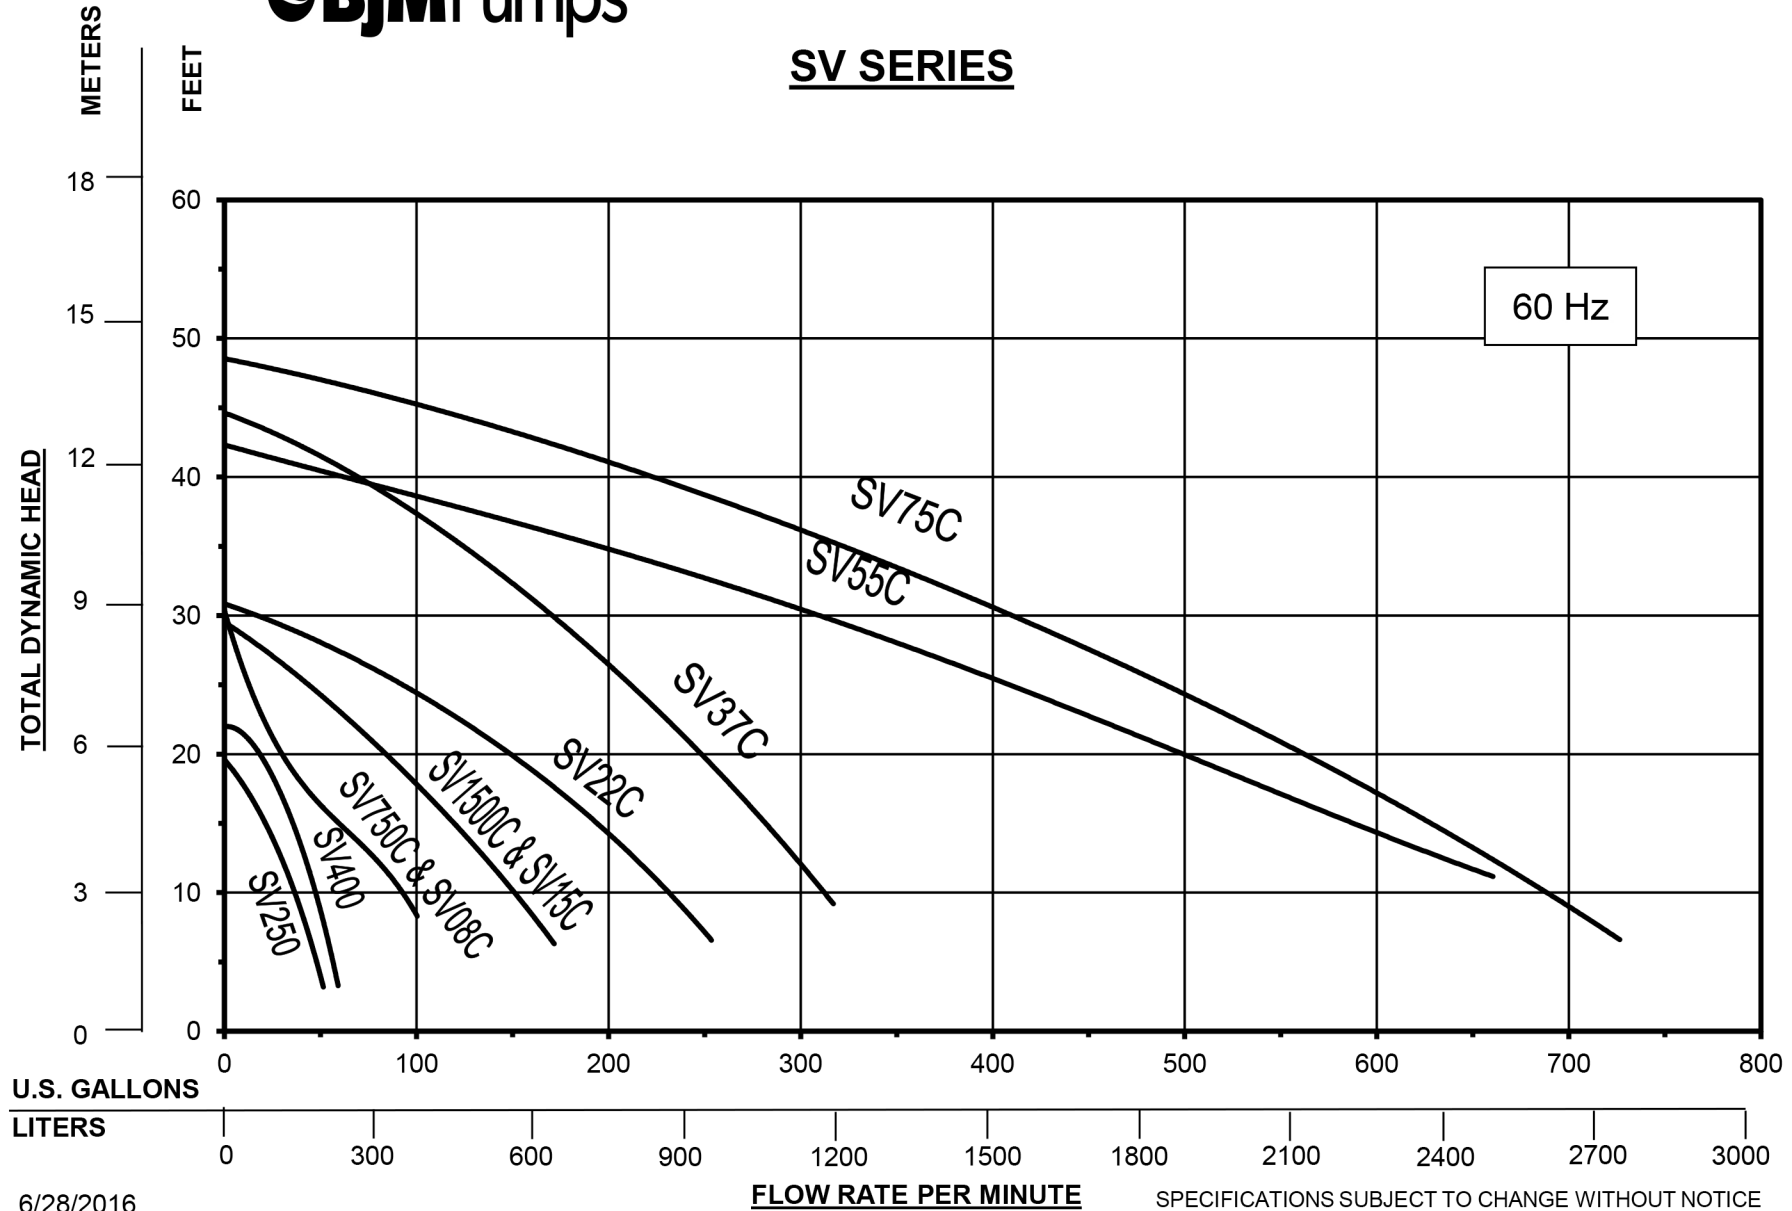

**SV SERIES**

60 Hz

6/28/2016

**FLOW RATE PER MINUTE** SPECIFICATIONS SUBJECT TO CHANGE WITHOUT NOTICE